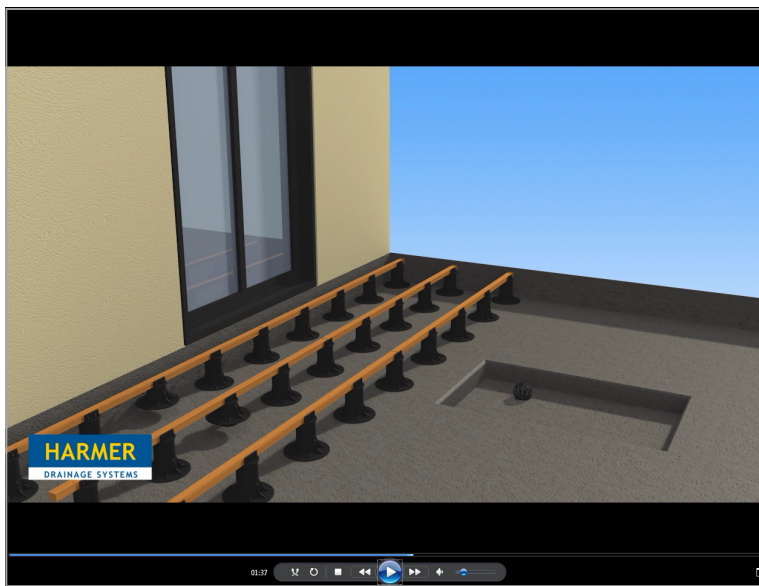

New Modulock Timber Decking Head Installation Video

Scan with your smartphone

Scan the QR code to view the full installation video, alternatively visit

www.harmerdrainage.co.uk

Adjustable Paving & Decking Support with Joist Self Levelling Head

Range	Group	Description	Pedestal Size	Code	Price £
Harmer Modulock	Decking Support	Adjustable Pedestal with a Joist Self Levelling Head - 30mm joist support	37.5-50mm	MB1/DH	£4.09
Harmer Modulock	Decking Support	Adjustable Pedestal with a Joist Self Levelling Head - 30mm joist support	50-75mm	MB2/DH	£4.72
Harmer Modulock	Decking Support	Adjustable Pedestal with a Joist Self Levelling Head - 30mm joist support	75-120mm	MB3/DH	£5.17
Harmer Modulock	Decking Support	Adjustable Pedestal with a Joist Self Levelling Head - 30mm joist support	120-170mm	MB4/DH	£6.47
Harmer Modulock	Decking Support	Adjustable Pedestal with a Joist Self Levelling Head - 30mm joist support	170-215mm	MB5/DH	£7.44
Harmer Modulock	Decking Support	Adjustable Pedestal with a Joist Self Levelling Head - 30mm joist support	140-230mm	MB6/DH	£8.40
Harmer Modulock	Decking Support	Adjustable Pedestal with a Joist Self Levelling Head - 30mm joist support	185-275mm	MB7/DH	£8.73
Harmer Modulock	Decking Support	Adjustable Pedestal with a Joist Self Levelling Head - 30mm joist support	235-325mm	MB8/DH	£8.94
Harmer Modulock	Decking Support	Adjustable Pedestal with a Joist Self Levelling Head - 30mm joist support	205-345mm	MB9/DH	£11.27
Harmer Modulock	Decking Support	Adjustable Pedestal with a Joist Self Levelling Head - 30mm joist support	250-385mm	MB10/DH	£11.60
Harmer Modulock	Decking Support	Adjustable Pedestal with a Joist Self Levelling Head - 30mm joist support	300-400mm	MB11/DH	£11.81
Harmer Modulock	Decking Support	Adjustable Pedestal with a Joist Self Levelling Head - 30mm joist support	270-455mm	MB12/DH	£14.14
Harmer Modulock	Decking Support	Adjustable Pedestal with a Joist Self Levelling Head - 30mm joist support	315-500mm	MB13/DH	£14.47
Harmer Modulock	Decking Support	Adjustable Pedestal with a Joist Self Levelling Head - 30mm joist support	365-550mm	MB14/DH	£14.68
Harmer Modulock	Decking Support	No6 (3.5mm) x 20mm Countersunk Woodscrew Zinc Plated	Box of 100	ZNBW969035	£1.40

For more information call Harmer Technical on Tel: 01744 648400

www.harmerdrainage.co.uk