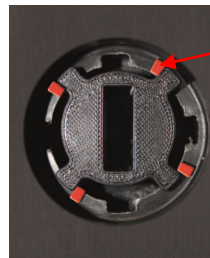

### *Timber Decking, made easy*

The new self levelling 'Timber Decking' head, which is a universal head for all types of wood joists.

New stops to lock the head, and prevent it from rotating

- A new universal head for all types of wood joists
- A Self -levelling flat head for wood joists
- New Locking system to stop head rotation
- Adjust pedestal height by turning the base
- Ideally for all types of decking applications