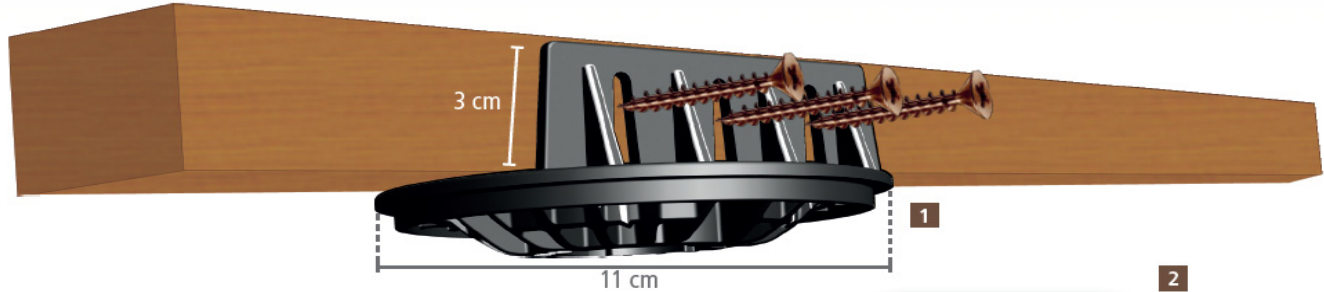

Modulock Pedestal Supports

The joist are fixed to the Modulock Timber Decking Head with three wood screws